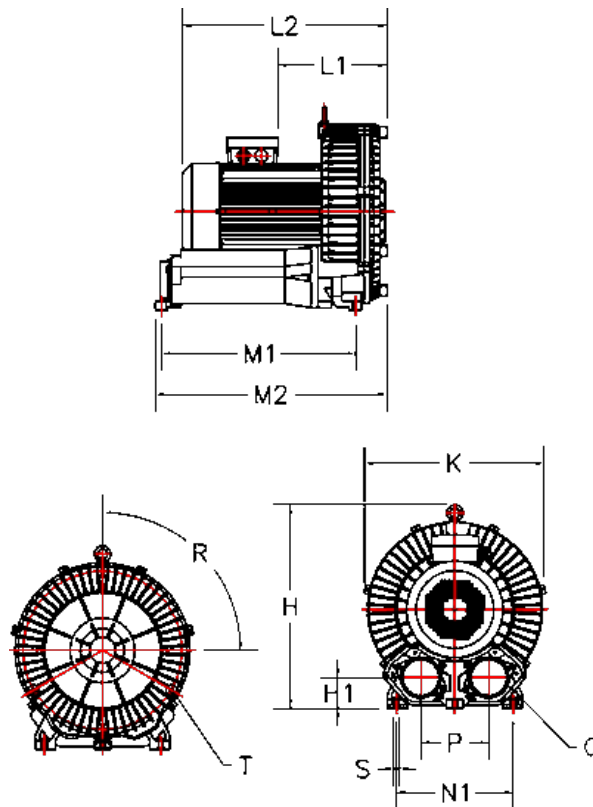

Data Sheet

Article number: 276102290406

Description: KLEEblower KB229L-1 0,4/0,5 kW
1x230V 50/60Hz Single stage with Klixon/built in bimetal switch

Measures

H = 249	N1 = 205
H1 = 42	Noise level dB 50/60Hz = 58/61
K = 248	P = 91
L1 = 80	Q = 2-PF 1 1/2" (NPT 1 1/2")
L2 = 239	R (degrees) = 3x120
M1 = 82	S = 4 x Ø10
M2 = 253	T = 3 - M6X1
N = 227	